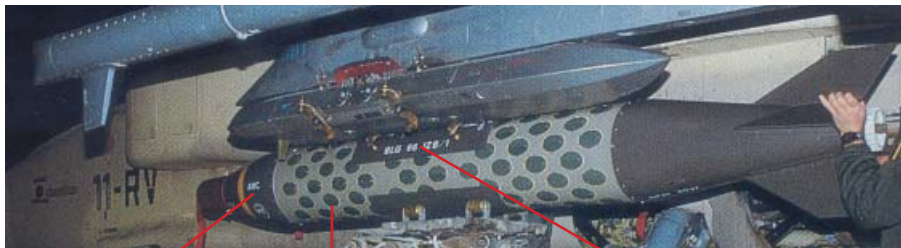

Unterbändlistrasse 13
5505 Brunegg
Switzerland
office@smds.ws

SKYRAIDER
MODEL DESIGNS

Visit us for more:
www.smnds.ws

SMDS48039

BLG-66 Bélouga & Jaguar A Alkan dual launcher

Instructions:

cut nose propeller from support and glue as illustrated

„AMC
HT“

First place cluster
bomblets decal

BLG-66 ... Decal

Decal here
white circle on
opposite side
(centered)

Note the bombs are mounted with
some angel on Alkan F-1. The
bombs finns are not straight up-
down and horizontal!