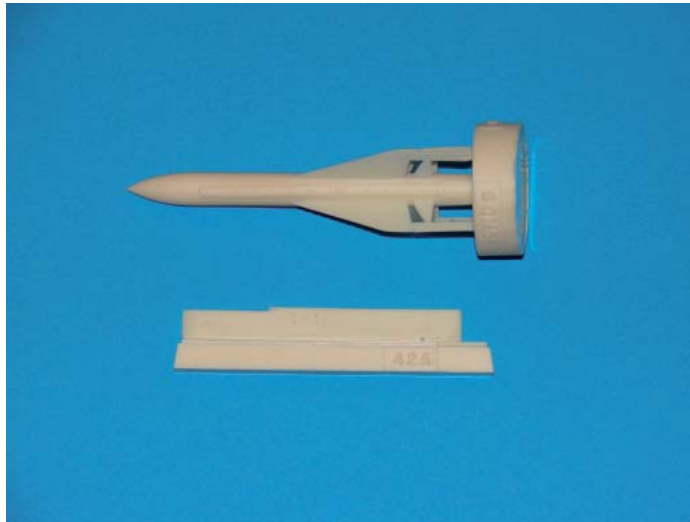

# SMDS48035 AS-37 Martel & Jaguar A pylone

## Instructions:

AS-37 Martel, loaded on Jaguar A.

With little effort you can build a Armat or even Sea Eagle out of it.

Used on Jaguar A, Mirage IIIE and Buccaneer