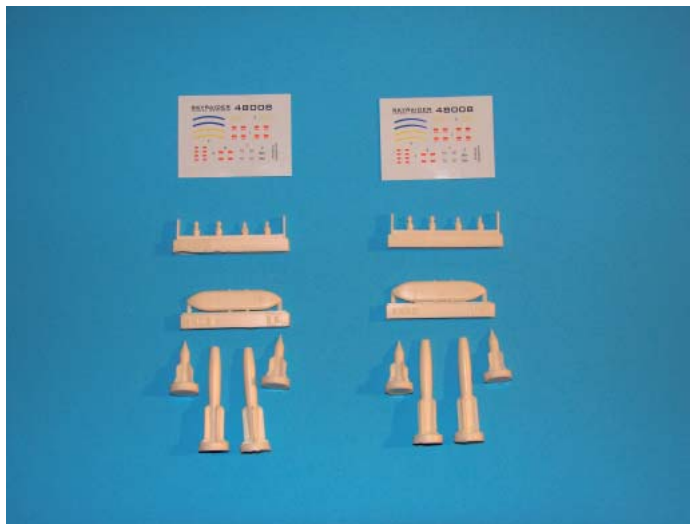

## SMDS48023 Jaguar A ALKAN dual Launcher & GBU-12

# Instructions:

2

1, only one per wing,  
left side

5

3, only one per  
wing, left side

7

7

6\*

4, blue for training, yellow for  
live round

\* repeat on opposite side