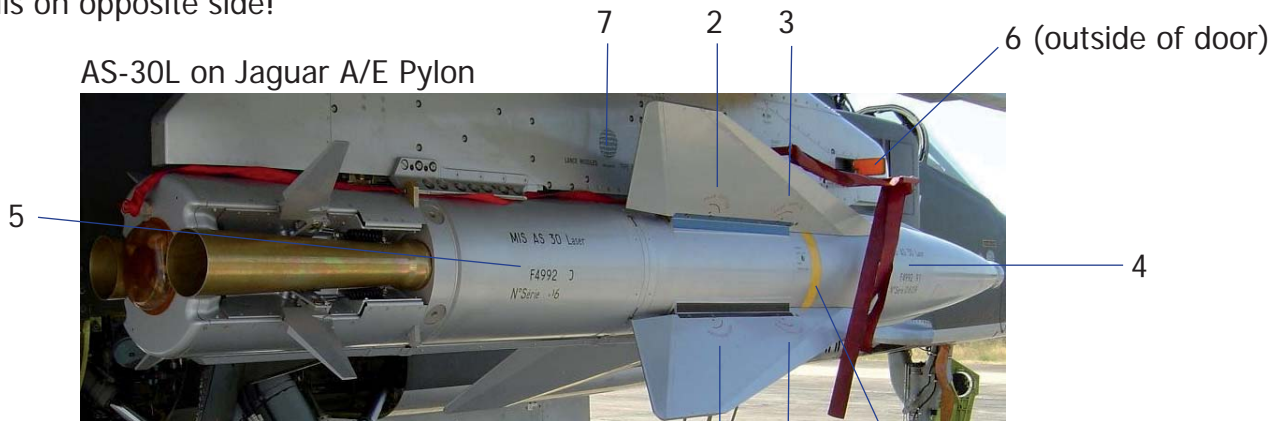

Seestrasse 112
8610 Uster
Switzerland
office@smds.ws

SKYRAIDER
MODEL DESIGNS

Visit us for more:
www.smds.ws

SMDS48013 AS-30L & M2000D Pylon

Instructions:

Assemble AS-30L to look like drawing:

Repeat all stencils on opposite side!

AS-30L on Jaguar A/E Pylon

Mirage 2000D Pylon

1: Choose option :
blue training, yellow live

8, 9 on other side

11, 10 on other side

Warning: Items not suitable for children!