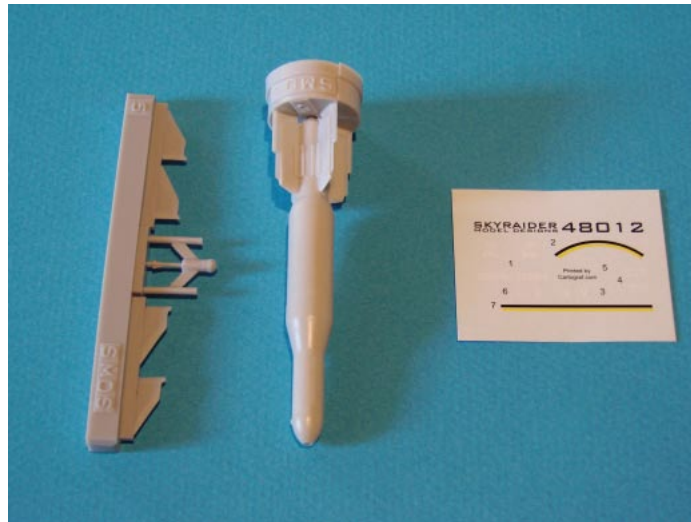

Seestrasse 112
8610 Uster
Switzerland
office@smds.ws

SKYRAIDER
MODEL DESIGNS

Visit us for more:
www.smads.ws

SMDS48012 BGL-1000

Instructions:

The BGL bombs are the French counterpart to the American Paveway laser guided bombs. Provided is the 1000kg version, combat-proven over Bosnia in 1994 and afterward in the Kosovo conflict in 1999.

Repeat all decals
on opposite side.

4

Add 4x wings

Add nose