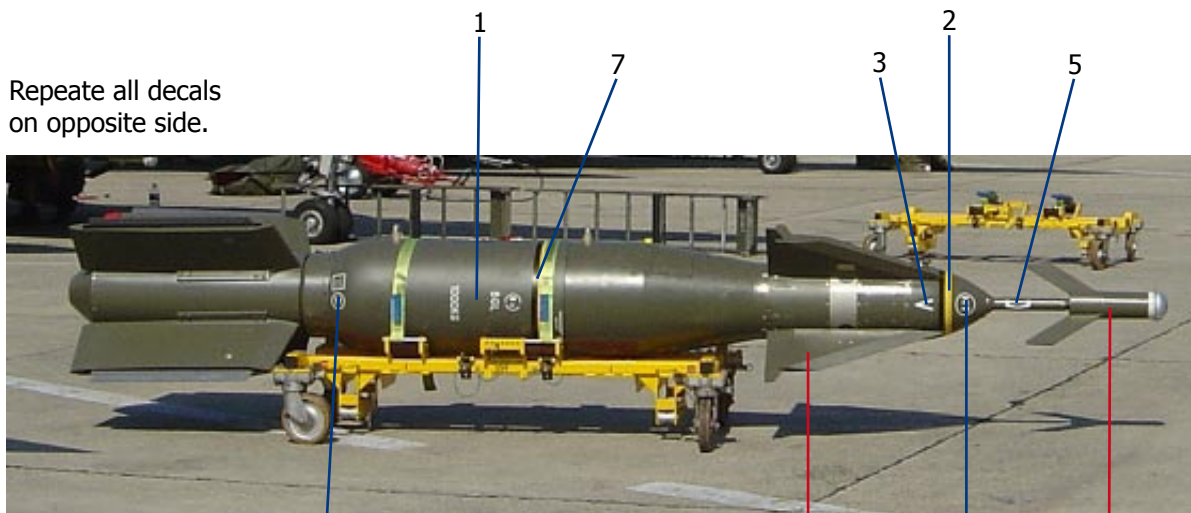

Seestrasse 112
8610 Uster
Switzerland
office@smds.ws

SKYRAIDER
MODEL DESIGNS

Visit us for more:
www.smads.ws

SMDS48012 BGL-1000

Instructions:

The BGL bombs are the French counterpart to the American Paveway laser guided bombs. Provided is the 1000kg version, combat-proven over Bosnia in 1994 and afterward in the Kosovo conflict in 1999.

Repeat all decals
on opposite side.

4

Add 4x wings

Add nose