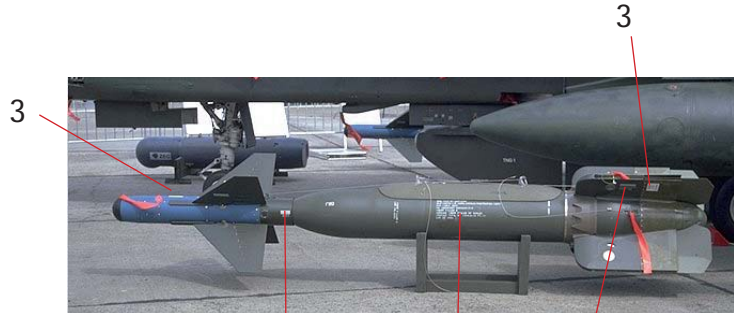

# SMDS48010 GBU-24 A/B

Instructions:

Assemble parts to look like drawing

GBU-24AB

4, only one per wing, left side

1, yellow for live round, blue for training round

5\*

\* repeat on opposite side

5\*

2

5, repeat on opposite wing

Picture shows GBU-12 A/B mounted on Mirage 2000D. Center line pylons for M2000 and MF-1 are available trough [www.smds.ws](http://www.smds.ws)