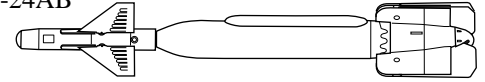

# SMDS48010 GBU-24 A/B

Instructions:

Assemble parts to look like drawing

GBU-24AB

4, only one per wing, left side

1, yellow for live round, blue for training round

5\*

\* repeat on opposite side