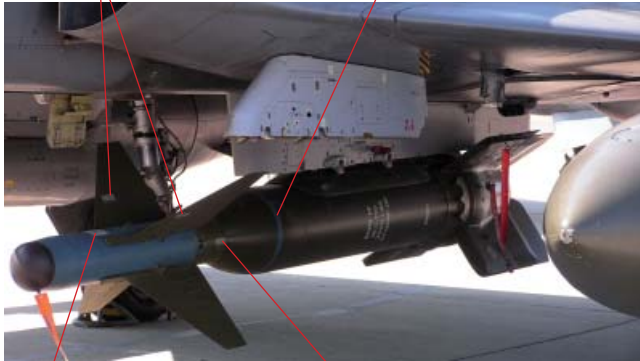

# SMDS48010 GBU-24 A/B

Instructions:

Assemble parts to look like drawing

GBU-24AB

4, only one per wing, left side

1, yellow for live round, blue for training round

5\*

\* repeat on opposite side

5\*

2

5, repeat on opposite wing

Picture shows GBU-12 A/B mounted on Mirage 2000D. Center line pylons for M2000 and MF-1 are available trough [www.smds.ws](http://www.smds.ws)