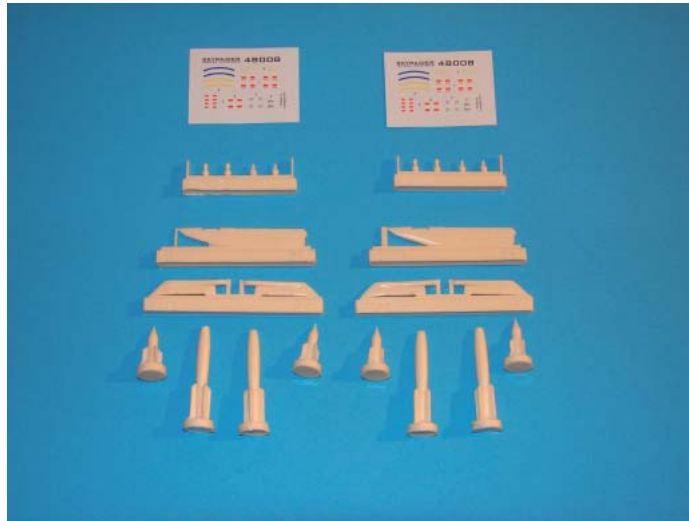

Unterbändlistrasse 13
5505 Brunegg
Switzerland
office@smds.ws

SKYRAIDER
MODEL DESIGNS

Visit us for more:
www.smads.ws

SMDS48005 Rafale AT730 & GBU-12

Instructions:

Repeat step on other side.
TER AT730 fits kit supplied pylon (same as Scalp)

1, only one per wing,
left side

3, only one per wing,
left side

4, blue for training, yellow for
live round

* repeat on opposite side