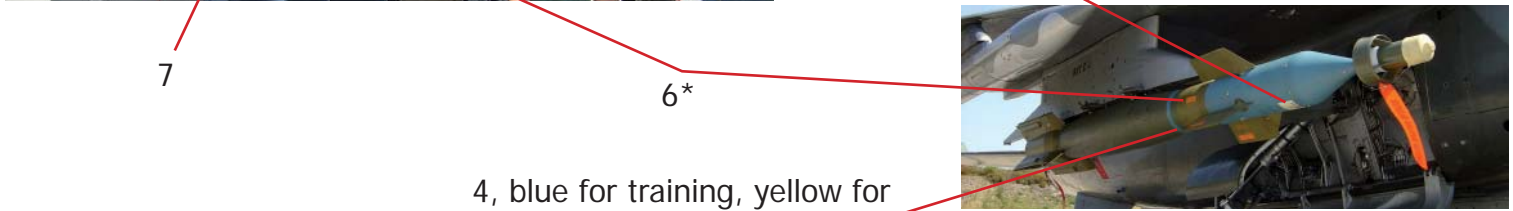

Unterbändlistrasse 13
5505 Brunegg
Switzerland
office@smds.ws

SKYRAIDER
MODEL DESIGNS

Visit us for more:
www.smads.ws

SMDS48005 Rafale AT730 & GBU-12

Instructions:

Repeat step on other side.
TER AT730 fits kit supplied pylon (same as Scalp)

1, only one per wing,
left side

3, only one per wing,
left side

4, blue for training, yellow for
live round

* repeat on opposite side