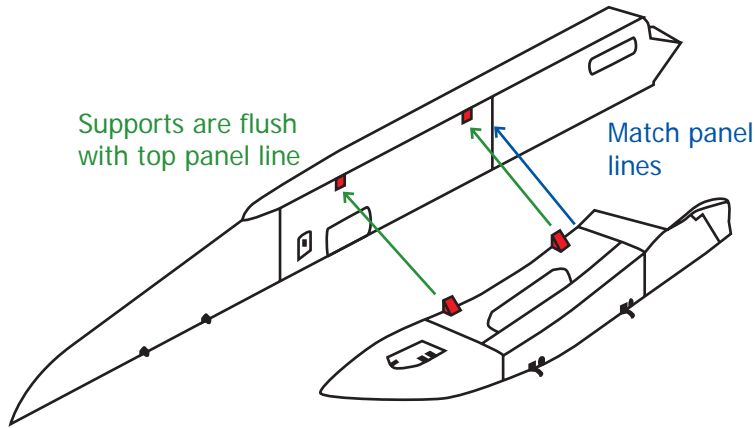

Unterbändlistrasse 13
5505 Brunegg
Switzerland
office@smds.ws

SKYRAIDER
MODEL DESIGNS

Visit us for more:
www.smads.ws

SMDS48005 Rafale AT730 & GBU-12

Instructions:

Repeat step on other side.
TER AT730 fits kit supplied pylon (same as Scalp)

1, only one per wing,
left side

3, only one per wing,
left side

4, blue for training, yellow for
live round

* repeat on opposite side