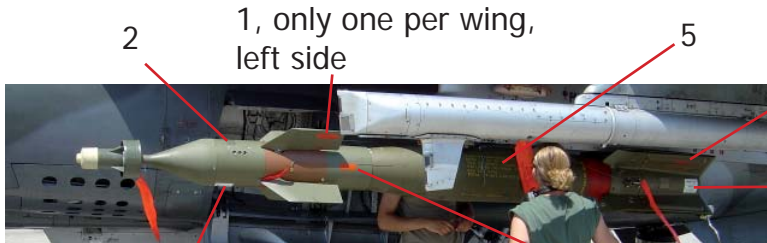

Unterbändlistrasse 13
5505 Brunegg
Switzerland
office@smds.ws

SKYRAIDER
MODEL DESIGNS

Visit us for more:
www.smads.ws

SMDS48005 Rafale AT730 & GBU-12

Instructions:

Repeat step on other side.
TER AT730 fits kit supplied pylon (same as Scalp)

1, only one per wing,
left side

3, only one per wing,
left side

4, blue for training, yellow for
live round

* repeat on opposite side